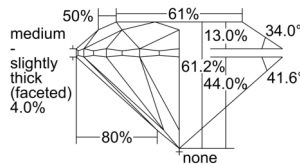

GIA®

FACSIMILE

GIA REPORT

7506082748

Verify this report at GIA.edu

GIA NATURAL DIAMOND DOSSIER®

August 01, 2024
GIA Report Number 7506082748
Shape and Cutting Style ..... Round Brilliant
Measurements ..... 4.12 - 4.15 x 2.53 mm

GRADING RESULTS

Carat Weight ..... 0.26 carat
Color Grade ..... H
Clarity Grade VS1
Cut Grade ..... Excellent

ADDITIONAL GRADING INFORMATION

Polish ..... Excellent
Symmetry ..... Excellent
Fluorescence ..... Faint
Clarity Characteristics..... Crystal, Cloud, Pinpoint
Inscription(s): GIA 7506082748

PROPORTIONS

Profile to actual proportions

GRADING SCALES

GIA COLOR SCALE	GIA CLARITY SCALE	GIA CUT SCALE	
D	FLAWLESS	EXCELLENT	
E	INTERNALLY FLAWLESS		
F		VVS₁	VERY GOOD
G	VVS₂		
H	VS₁	GOOD	
I	VS₂		
J	SI₁	FAIR	
K	SI₂		
L	I₁	POOR	
M	I₂		
N	I₃		
O			
P			
Q			
R			
S			
T			
U			
V			
W			
X			
Y			
Z