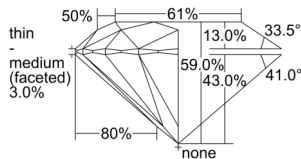

GIA®

FACSIMILE

GIA NATURAL DIAMOND DOSSIER®

August 01, 2024
GIA Report Number 7506084476
Shape and Cutting Style ..... Round Brilliant
Measurements ..... 5.17 - 5.20 x 3.06 mm

GRADING RESULTS

Carat Weight ..... 0.50 carat
Color Grade ..... E
Clarity Grade SI2
Cut Grade ..... Excellent

ADDITIONAL GRADING INFORMATION

Polish ..... Excellent
Symmetry ..... Excellent
Fluorescence ..... None
Clarity Characteristics ..... Cloud, Crystal
Inscription(s): GIA 7506084476

GIA REPORT 7506084476

Verify this report at GIA.edu

PROPORTIONS

Profile to actual proportions

GRADING SCALES

GIA COLOR SCALE	GIA CLARITY SCALE	GIA CUT SCALE	
D	FLAWLESS	EXCELLENT	
E	INTERNALLY FLAWLESS		
F		VVS₁	VERY GOOD
G	VVS₂		
H	VS₁	GOOD	
I	VS₂		
J	SI₁	FAIR	
K	SI₂		
L	I₁	POOR	
M	I₂		
N	I₃		
O			
P			
Q			
R			
S			
T			
U			
V			
W			
X			
Y			
Z