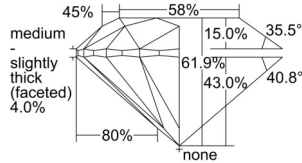

GIA®

FACSIMILE

GIA REPORT 7506087247

Verify this report at GIA.edu

GIA NATURAL DIAMOND DOSSIER®

August 05, 2024
GIA Report Number 7506087247
Shape and Cutting Style ..... Round Brilliant
Measurements ..... 4.70 - 4.74 x 2.92 mm

GRADING RESULTS

Carat Weight ..... 0.40 carat
Color Grade ..... H
Clarity Grade S11
Cut Grade ..... Excellent

ADDITIONAL GRADING INFORMATION

Polish ..... Excellent
Symmetry ..... Excellent
Fluorescence ..... None
Clarity Characteristics..... Cloud, Feather, Crystal
Inspection(s): GIA 7506087247

PROPORTIONS

Profile to actual proportions

GRADING SCALES

GIA COLOR SCALE	GIA CLARITY SCALE	GIA CUT SCALE	
D	FLAWLESS	EXCELLENT	
E	INTERNALLY FLAWLESS		
F		VVS₁	VERY GOOD
G	VVS₂		
H	VS₁	GOOD	
I	VS₂		
J	S1₁	FAIR	
K	S1₂		
L	I₁	POOR	
M	I₂		
N	I₃		
O			
P			
Q			
R			
S			
T			
U			
V			
W			
X			
Y			
Z