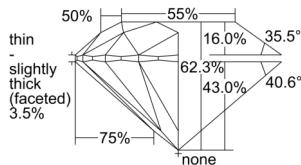

GIA®

FACSIMILE

GIA REPORT 7506092211

Verify this report at GIA.edu

GIA NATURAL DIAMOND DOSSIER®

August 02, 2024
GIA Report Number 7506092211
Shape and Cutting Style ..... Round Brilliant
Measurements ..... 4.83 - 4.86 x 3.02 mm

GRADING RESULTS

Carat Weight ..... 0.43 carat
Color Grade I
Clarity Grade VS1
Cut Grade ..... Excellent

ADDITIONAL GRADING INFORMATION

Polish ..... Excellent
Symmetry ..... Excellent
Fluorescence ..... None
Clarity Characteristics ..... Feather, Pinpoint
Inscription(s): GIA 7506092211

PROPORTIONS

Profile to actual proportions