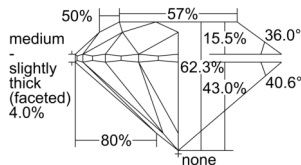

GIA®

FACSIMILE

GIA REPORT 7506093653

Verify this report at GIA.edu

GIA NATURAL DIAMOND DOSSIER®

August 02, 2024
GIA Report Number 7506093653
Shape and Cutting Style ..... Round Brilliant
Measurements ..... 5.34 - 5.38 x 3.34 mm

GRADING RESULTS

Carat Weight ..... 0.60 carat
Color Grade ..... K
Clarity Grade VS1
Cut Grade ..... Excellent

ADDITIONAL GRADING INFORMATION

Polish ..... Excellent
Symmetry ..... Excellent
Fluorescence ..... Strong Blue
Clarity Characteristics..... Indented Natural, Pinpoint
Inscription(s): GIA 7506093653

PROPORTIONS

Profile to actual proportions

GRADING SCALES

GIA COLOR SCALE	GIA CLARITY SCALE	GIA CUT SCALE	
D	FLAWLESS	EXCELLENT	
E	INTERNALLY FLAWLESS		
F		VVS₁	VERY GOOD
G	VVS₂		
H	VS₁	GOOD	
I	VS₂		
J	SI₁	FAIR	
K	SI₂		
L	I₁	POOR	
M	I₂		
N	I₃		
O			
P			
Q			
R			
S			
T			
U			
V			
W			
X			
Y			
Z