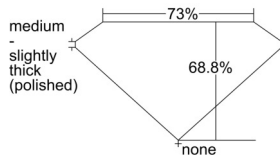

GIA®

FACSIMILE

GIA REPORT 7506094708

Verify this report at GIA.edu

GIA NATURAL DIAMOND DOSSIER®

August 06, 2024
GIA Report Number 7506094708
Shape and Cutting Style ..... Square Modified Brilliant
Measurements ..... 3.79 x 3.75 x 2.58 mm

GRADING RESULTS

Carat Weight ..... 0.30 carat
Color Grade ..... D
Clarity Grade VVS2

ADDITIONAL GRADING INFORMATION

Polish ..... Excellent
Symmetry ..... Very Good
Fluorescence ..... None
Clarity Characteristics ..... Pinpoint, Feather
Inscription(s): GIA 7506094708

PROPORTIONS

Profile not to actual proportions

GRADING SCALES

GIA COLOR SCALE		GIA CLARITY SCALE			
COLORLESS	D	VERY VERY SLIGHTLY INCLUDED	FLAWLESS		
	E		INTERNALLY FLAWLESS		
	F	VERY SLIGHTLY INCLUDED	VVS₁		
	G		VVS₂		
	H		VS₁		
	NEAR COLORLESS	I	SLIGHTLY INCLUDED	VS₂	
		J		SI₁	
		FAINT	K	INCLUDED	SI₂
			L		I₁
			M		I₂
VERT LIGHT	N	LIGHT	I₃		
	O				
	P				
	Q				
	R