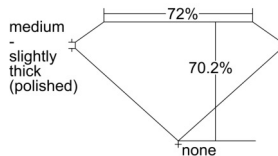

GIA®

FACSIMILE

GIA REPORT 7506098329

Verify this report at GIA.edu

GIA NATURAL DIAMOND DOSSIER®

August 06, 2024
GIA Report Number 7506098329
Shape and Cutting Style ..... Square Modified Brilliant
Measurements ..... 4.14 x 4.08 x 2.86 mm

GRADING RESULTS

Carat Weight ..... 0.40 carat
Color Grade ..... E
Clarity Grade VS2

ADDITIONAL GRADING INFORMATION

Polish ..... Excellent
Symmetry ..... Very Good
Fluorescence ..... None
Clarity Characteristics..... Cloud, Feather
Inscription(s): GIA 7506098329

PROPORTIONS

Profile not to actual proportions

GRADING SCALES

GIA COLOR SCALE		GIA CLARITY SCALE			
COLORLESS	D	NEAR COLORLESS	FLAWLESS		
	E		INTERNALLY FLAWLESS		
	F		VERY VERY SLIGHTLY INCLUDED	VVS₁	
	G			VVS₂	
	H			VERY SLIGHTLY INCLUDED	VS₁
	I		VS₂		
	J		SLIGHTLY INCLUDED	SI₁	
	K			SI₂	
	L			INCLUDED	I₁
	M				I₂
N	I₃				
O					
P					
Q					
R					
S					
T					
U					
V					
W					
X					
Y					
Z