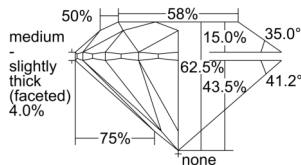

GIA®

FACSIMILE

GIA REPORT 7506108554

Verify this report at GIA.edu

GIA NATURAL DIAMOND DOSSIER®

August 07, 2024
GIA Report Number 7506108554
Shape and Cutting Style ..... Round Brilliant
Measurements ..... 5.92 - 5.95 x 3.71 mm

GRADING RESULTS

Carat Weight ..... 0.80 carat
Color Grade ..... E
Clarity Grade VVS2
Cut Grade ..... Excellent

ADDITIONAL GRADING INFORMATION

Polish ..... Excellent
Symmetry ..... Excellent
Fluorescence ..... None
Clarity Characteristics..... Pinpoint, Feather, Cloud
Inscription(s): GIA 7506108554

PROPORTIONS

Profile to actual proportions

GRADING SCALES

GIA COLOR SCALE	GIA CLARITY SCALE	GIA CUT SCALE
D	FLAWLESS	EXCELLENT
E	INTERNALLY FLAWLESS	
F	VVS₁	VERY GOOD
G		
H	VS₁	GOOD
I		
J	SI₁	FAIR
K		
L	I₁	POOR
M		
N	I₂	
O		
P	I₃	
Q		
R		
S		
T		
U		
V		
W		
X		
Y		
Z