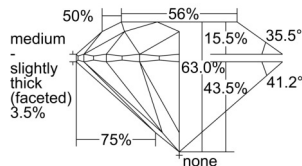

GIA®

FACSIMILE

GIA REPORT

7506109141

Verify this report at GIA.edu

GIA NATURAL DIAMOND DOSSIER®

August 06, 2024
GIA Report Number 7506109141
Shape and Cutting Style ..... Round Brilliant
Measurements ..... 5.10 - 5.13 x 3.22 mm

GRADING RESULTS

Carat Weight ..... 0.52 carat
Color Grade I
Clarity Grade VS1
Cut Grade ..... Excellent

ADDITIONAL GRADING INFORMATION

Polish ..... Excellent
Symmetry ..... Excellent
Fluorescence ..... Faint
Clarity Characteristics ..... Cloud
Inscription(s): GIA 7506109141

PROPORTIONS

Profile to actual proportions

GRADING SCALES

GIA COLOR SCALE	GIA CLARITY SCALE	GIA CUT SCALE	
D	FLAWLESS	EXCELLENT	
E	INTERNALLY FLAWLESS		
F		VVS₁	VERY GOOD
G	VVS₂		
H	VS₁	GOOD	
I	VS₂		
J	SI₁	FAIR	
K	SI₂		
L	I₁	POOR	
M	I₂		
N	I₃		
O			
P			
Q			
R			
S			
T			
U			
V			
W			
X			
Y			
Z