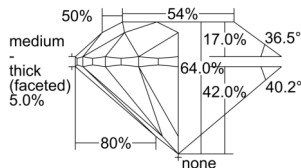

GIA®

FACSIMILE

GIA REPORT 7506110575

Verify this report at GIA.edu

GIA NATURAL DIAMOND DOSSIER®

August 06, 2024
GIA Report Number 7506110575
Shape and Cutting Style ..... Round Brilliant
Measurements ..... 4.66 - 4.69 x 2.99 mm

GRADING RESULTS

Carat Weight ..... 0.41 carat
Color Grade ..... E
Clarity Grade VS1
Cut Grade ..... Very Good

ADDITIONAL GRADING INFORMATION

Polish ..... Very Good
Symmetry ..... Very Good
Fluorescence ..... Medium Blue
Clarity Characteristics..... Indented Natural
Inscription(s): GIA 7506110575

PROPORTIONS

Profile to actual proportions

GRADING SCALES

GIA COLOR SCALE	GIA CLARITY SCALE	GIA CUT SCALE
COLOURLESS	FLAWLESS	EXCELLENT
E	INTERNALLY FLAWLESS	
F	VVS₁	VERY GOOD
G		
H	VVS₂	GOOD
I	VS₁	
J	VS₂	FAIR
K	SI₁	
L	SI₂	POOR
M	I₁	
N	I₂	
O	I₃	
P		
Q		
R		
S		
T		
U		
V		
W		
X		
Y		
Z