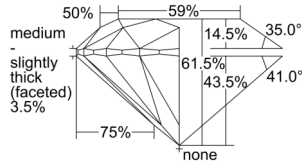

GIA®

FACSIMILE

GIA REPORT

7506110643

Verify this report at GIA.edu

GIA NATURAL DIAMOND DOSSIER®

August 06, 2024
GIA Report Number 7506110643
Shape and Cutting Style ..... Round Brilliant
Measurements ..... 5.49 - 5.51 x 3.38 mm

GRADING RESULTS

Carat Weight ..... 0.63 carat
Color Grade ..... H
Clarity Grade VVS1
Cut Grade ..... Excellent

ADDITIONAL GRADING INFORMATION

Polish ..... Excellent
Symmetry ..... Excellent
Fluorescence ..... None
Clarity Characteristics ..... Pinpoint, Feather
Inscription(s): GIA 7506110643

PROPORTIONS

Profile to actual proportions

GRADING SCALES

GIA COLOR SCALE	GIA CLARITY SCALE	GIA CUT SCALE	
D	FLAWLESS	EXCELLENT	
E	INTERNALLY FLAWLESS		
F		VVS₁	VERY GOOD
G	VVS₂		
H	VS₁	GOOD	
I	VS₂		
J	SI₁	FAIR	
K	SI₂		
L	I₁	POOR	
M			
N			
O	I₂		
P			
Q			
R	I₃		
S			
T			
U			
V			
W			
X			
Y			
Z