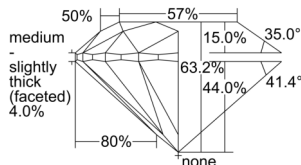

GIA®

FACSIMILE

GIA REPORT 7506116300

Verify this report at GIA.edu

GIA NATURAL DIAMOND DOSSIER®

August 05, 2024
GIA Report Number 7506116300
Shape and Cutting Style ..... Round Brilliant
Measurements ..... 5.79 - 5.82 x 3.67 mm

GRADING RESULTS

Carat Weight ..... 0.76 carat
Color Grade ..... D
Clarity Grade VS1
Cut Grade ..... Excellent

ADDITIONAL GRADING INFORMATION

Polish ..... Excellent
Symmetry ..... Excellent
Fluorescence ..... Medium Blue
Clarity Characteristics ..... Crystal, Pinpoint
Inscription(s): GIA 7506116300

PROPORTIONS

Profile to actual proportions

GRADING SCALES

GIA COLOR SCALE	GIA CLARITY SCALE	GIA CUT SCALE	
D	FLAWLESS	EXCELLENT	
E	INTERNALLY FLAWLESS		
F		VVS₁	VERY GOOD
G	VVS₂		
H	VS₁	GOOD	
I	VS₂		
J	SI₁	FAIR	
K	SI₂		
L	I₁	POOR	
M			
N			
O	I₂		
P			
Q	I₃		
R			
S			
T			
U			
V			
W			
X			
Y			
Z