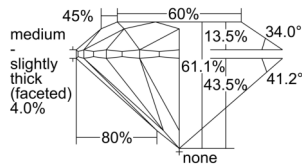

GIA®

FACSIMILE

GIA REPORT 7506129621

Verify this report at GIA.edu

GIA NATURAL DIAMOND DOSSIER®

August 07, 2024
GIA Report Number 7506129621
Shape and Cutting Style ..... Round Brilliant
Measurements ..... 3.66 - 3.68 x 2.24 mm

GRADING RESULTS

Carat Weight ..... 0.18 carat
Color Grade ..... F
Clarity Grade VS2
Cut Grade ..... Excellent

ADDITIONAL GRADING INFORMATION

Polish ..... Excellent
Symmetry ..... Excellent
Fluorescence ..... None
Clarity Characteristics ..... Crystal
Inscription(s): GIA 7506129621

PROPORTIONS

Profile to actual proportions