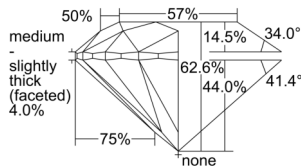

GIA®

FACSIMILE

GIA NATURAL DIAMOND DOSSIER®

August 07, 2024
GIA Report Number 7506132550
Shape and Cutting Style ..... Round Brilliant
Measurements ..... 3.86 - 3.87 x 2.42 mm

GRADING RESULTS

Carat Weight ..... 0.22 carat
Color Grade ..... F
Clarity Grade VS1
Cut Grade ..... Excellent

ADDITIONAL GRADING INFORMATION

Polish ..... Excellent
Symmetry ..... Excellent
Fluorescence ..... Faint
Clarity Characteristics ..... Crystal
Inscription(s): GIA 7506132550

GIA REPORT 7506132550

Verify this report at GIA.edu

PROPORTIONS

Profile to actual proportions

GRADING SCALES

GIA COLOR SCALE	GIA CLARITY SCALE	GIA CUT SCALE	
D	FLAWLESS	EXCELLENT	
E	INTERNALLY FLAWLESS		
F		VVS₁	VERY GOOD
G	VVS₂		
H	VS₁	GOOD	
I	VS₂		
J	SI₁	FAIR	
K	SI₂		
L	I₁	POOR	
M			
N			
O	I₂		
P			
Q			
R	I₃		
S			
T			
U			
V			
W			
X			
Y			
Z