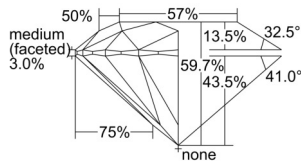

GIA®

FACSIMILE

GIA REPORT 7506133683

Verify this report at GIA.edu

GIA NATURAL DIAMOND DOSSIER®

August 08, 2024
GIA Report Number 7506133683
Shape and Cutting Style ..... Round Brilliant
Measurements ..... 5.17 - 5.19 x 3.09 mm

GRADING RESULTS

Carat Weight ..... 0.50 carat
Color Grade ..... K
Clarity Grade VS1
Cut Grade ..... Excellent

ADDITIONAL GRADING INFORMATION

Polish ..... Excellent
Symmetry ..... Excellent
Fluorescence ..... None
Clarity Characteristics..... Pinpoint, Needle
Inscription(s): GIA 7506133683

PROPORTIONS

Profile to actual proportions

GRADING SCALES

GIA COLOR SCALE	GIA CLARITY SCALE	GIA CUT SCALE	
D	FLAWLESS	EXCELLENT	
E	INTERNALLY FLAWLESS		
F		VVS₁	VERY GOOD
G	VVS₂		
H	VS₁	GOOD	
I	VS₂		
J	SI₁	FAIR	
K	SI₂		
L	I₁	POOR	
M	I₂		
N	I₃		
O			
P			
Q			
R			
S			
T			
U			
V			
W			
X			
Y			
Z