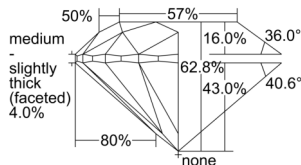

GIA®

FACSIMILE

GIA REPORT

7506134261

Verify this report at GIA.edu

GIA NATURAL DIAMOND DOSSIER®

August 09, 2024
GIA Report Number 7506134261
Shape and Cutting Style ..... Round Brilliant
Measurements ..... 6.14 - 6.18 x 3.87 mm

GRADING RESULTS

Carat Weight ..... 0.92 carat
Color Grade ..... H
Clarity Grade VS2
Cut Grade ..... Excellent

ADDITIONAL GRADING INFORMATION

Polish ..... Excellent
Symmetry ..... Excellent
Fluorescence ..... None
Clarity Characteristics ..... Cloud, Crystal, Needle
Inscription(s): GIA 7506134261

PROPORTIONS

Profile to actual proportions

GRADING SCALES

GIA COLOR SCALE

COLOREDNESS	D
	E
	F
	G
	H
	I
	J
NEAR COLORLESS	K
	L
Faint	M
	N
	O
	P
Very Light	Q
	R
	S
	T
	U
	V
Light	W
	X
	Y
	Z

GIA CLARITY SCALE

VERY VERY SLIGHTLY INCLUDED	FLAWLESS
	INTERNALLY FLAWLESS
VERY SLIGHTLY INCLUDED	VVS₁
	VVS₂
SLIGHTLY INCLUDED	VS₁
	VS₂
INCLUDED	SI₁
	SI₂
	I₁
	I₂
	I₃

GIA CUT SCALE

EXCELLENT	VERY GOOD	GOOD	FAIR	POOR