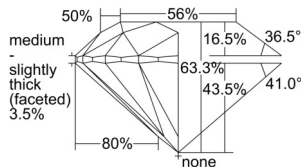

GIA®

FACSIMILE

GIA REPORT 7506134721

Verify this report at GIA.edu

GIA NATURAL DIAMOND DOSSIER®

August 08, 2024
GIA Report Number 7506134721
Shape and Cutting Style ..... Round Brilliant
Measurements ..... 4.66 - 4.70 x 2.96 mm

GRADING RESULTS

Carat Weight ..... 0.40 carat
Color Grade ..... F
Clarity Grade VS1
Cut Grade ..... Excellent

ADDITIONAL GRADING INFORMATION

Polish ..... Excellent
Symmetry ..... Very Good
Fluorescence ..... None
Clarity Characteristics..Cloud, Needle, Pinpoint, Indented Natural
Inscription(s): GIA 7506134721

PROPORTIONS

Profile to actual proportions

GRADING SCALES

GIA COLOR SCALE	GIA CLARITY SCALE	GIA CUT SCALE	
D	FLAWLESS	EXCELLENT	
E	INTERNALLY FLAWLESS		
F		VVS₁	VERY GOOD
G	VVS₂		
H	VS₁	GOOD	
I	VS₂		
J	SI₁	FAIR	
K	SI₂		
L	I₁	POOR	
M	I₂		
N	I₃		
O			
P			
Q			
R			
S			
T			
U			
V			
W			
X			
Y			
Z