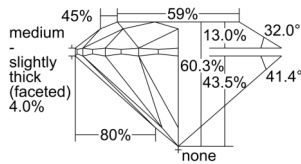

GIA®

FACSIMILE

GIA REPORT 7506135312

Verify this report at GIA.edu

GIA NATURAL DIAMOND DOSSIER®

August 07, 2024
GIA Report Number 7506135312
Shape and Cutting Style ..... Round Brilliant
Measurements ..... 4.55 - 4.58 x 2.75 mm

GRADING RESULTS

Carat Weight ..... 0.35 carat
Color Grade ..... F
Clarity Grade S11
Cut Grade ..... Excellent

ADDITIONAL GRADING INFORMATION

Polish ..... Excellent
Symmetry ..... Excellent
Fluorescence ..... Faint
Clarity Characteristics ..... Feather, Crystal
Inscription(s): GIA 7506135312

PROPORTIONS

Profile to actual proportions

GRADING SCALES

GIA COLOR SCALE	GIA CLARITY SCALE	GIA CUT SCALE
COLOURLESS	FLAWLESS	EXCELLENT
D	INTERNALLY FLAWLESS	
E	VVS₁	VERY GOOD
F		
G	VS₁	GOOD
H		
I	SI₁	FAIR
J		
K	I₁	POOR
L		
M	I₂	
N	I₃	
O		
P		
Q		
R		
S		
T		
U		
V		
W		
X		
Y		
Z