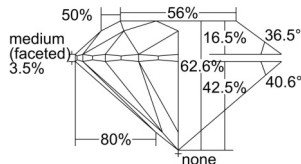

GIA®

FACSIMILE

GIA NATURAL DIAMOND DOSSIER®

August 08, 2024
GIA Report Number 7506136190
Shape and Cutting Style ..... Round Brilliant
Measurements ..... 4.43 - 4.46 x 2.78 mm

GRADING RESULTS

Carat Weight ..... 0.34 carat
Color Grade I
Clarity Grade S11
Cut Grade ..... Excellent

ADDITIONAL GRADING INFORMATION

Polish ..... Excellent
Symmetry ..... Excellent
Fluorescence ..... Faint
Clarity Characteristics ..... Cloud
Inscription(s): GIA 7506136190

GIA REPORT 7506136190

Verify this report at GIA.edu

PROPORTIONS

Profile to actual proportions

GRADING SCALES

GIA COLOR SCALE

COLORLESS	D
	E
	F
	G
	H
	I
	J
NEAR COLORLESS	K
	L
FAIN	M
	N
	O
	P
VERY LIGHT	Q
	R
	S
	T
	U
	V
	W
	X
	Y
LIGHT	Z

GIA CLARITY SCALE

FLAWLESS	VERY VERY SLIGHTLY INCLUDED	VVS₁	VVS₂	VS₁	VS₂	S1₁	S1₂	I₁	I₂	I₃			
											VERY SLIGHTLY INCLUDED	SLIGHTLY INCLUDED	INCLUDED

GIA CUT SCALE

EXCELLENT
VERY GOOD
GOOD
FAIR
POOR