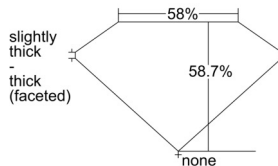

GIA®

FACSIMILE

GIA REPORT 7506137112

Verify this report at GIA.edu

GIA NATURAL DIAMOND DOSSIER®

August 08, 2024
GIA Report Number 7506137112
Shape and Cutting Style ..... Heart Brilliant
Measurements ..... 4.70 x 5.54 x 3.25 mm

GRADING RESULTS

Carat Weight ..... 0.50 carat
Color Grade ..... D
Clarity Grade VS1

ADDITIONAL GRADING INFORMATION

Polish ..... Excellent
Symmetry ..... Very Good
Fluorescence ..... None
Clarity Characteristics..... Cloud, Cavity
Inscription(s): GIA 7506137112

PROPORTIONS

Profile not to actual proportions

GRADING SCALES

GIA COLOR SCALE		GIA CLARITY SCALE			
COLORLESS	D	VERY VERY SLIGHTLY INCLUDED	FLAWLESS		
	E		INTERNALLY FLAWLESS		
	F	VERY SLIGHTLY INCLUDED	VS₁		
	G		VS₂		
	H		VS₁		
	NEAR COLORLESS	I	SLIGHTLY INCLUDED	VS₂	
		J		SI₁	
		FAINT	K	INCLUDED	SI₂
			L		I₁
			M		I₂
VERT LIGHT	N	LIGHT	I₃		
	O				
	P				
	Q				
	R