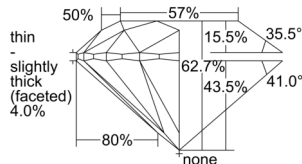

GIA®

FACSIMILE

GIA REPORT

7506140683

Verify this report at GIA.edu

GIA NATURAL DIAMOND DOSSIER®

August 07, 2024
GIA Report Number 7506140683
Shape and Cutting Style ..... Round Brilliant
Measurements ..... 5.33 - 5.38 x 3.36 mm

GRADING RESULTS

Carat Weight ..... 0.60 carat
Color Grade ..... J
Clarity Grade VS1
Cut Grade ..... Excellent

ADDITIONAL GRADING INFORMATION

Polish ..... Excellent
Symmetry ..... Excellent
Fluorescence ..... None
Clarity Characteristics..... Cloud, Crystal, Feather, Pinpoint
Inscription(s): GIA 7506140683

PROPORTIONS

GRADING SCALES

GIA COLOR SCALE

COLORLESS	D
	E
	F
	G
	H
	I
	J
NEAR COLORLESS	K
	L
FAIN	M
	N
	O
	P
VERY LIGHT	Q
	R
	S
	T
	U
	V
	W
	X
	Y
LIGHT	Z

GIA CLARITY SCALE

FLAWLESS	VERY VERY SLIGHTLY INCLUDED	VS₁	VS₂	VS₁	VS₂	SI₁	SI₂	I₁	I₂	I₃		
											FLAWLESS	INTERNALLY FLAWLESS

GIA CUT SCALE

EXCELLENT
VERY GOOD
GOOD
FAIR
POOR

reportcheck.gia.edu