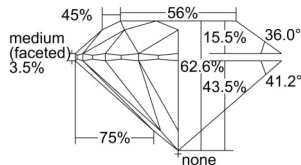

GIA®

FACSIMILE

GIA NATURAL DIAMOND DOSSIER®

August 09, 2024
GIA Report Number 7506145142
Shape and Cutting Style ..... Round Brilliant
Measurements ..... 4.29 - 4.30 x 2.69 mm

GRADING RESULTS

Carat Weight ..... 0.30 carat
Color Grade ..... F
Clarity Grade VS2
Cut Grade ..... Excellent

ADDITIONAL GRADING INFORMATION

Polish ..... Excellent
Symmetry ..... Excellent
Fluorescence ..... None
Clarity Characteristics..... Crystal, Cloud, Feather
Inscription(s): GIA 7506145142

GIA REPORT 7506145142

Verify this report at GIA.edu

PROPORTIONS

Profile to actual proportions

GRADING SCALES

GIA COLOR SCALE	GIA CLARITY SCALE	GIA CUT SCALE	
D	FLAWLESS	EXCELLENT	
E	INTERNALLY FLAWLESS		
F		VVS₁	VERY GOOD
G	VVS₂		
H	VS₁	GOOD	
I	VS₂		
J	SI₁	FAIR	
K	SI₂		
L	I₁	POOR	
M	I₂		
N	I₃		
O			
P			
Q			
R			
S			
T			
U			
V			
W			
X			
Y			
Z