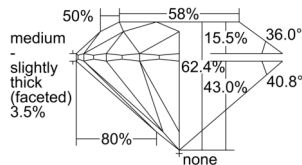

GIA®

FACSIMILE

GIA REPORT

7506156814

Verify this report at GIA.edu

GIA NATURAL DIAMOND DOSSIER®

August 08, 2024
GIA Report Number 7506156814
Shape and Cutting Style ..... Round Brilliant
Measurements ..... 4.51 - 4.54 x 2.83 mm

GRADING RESULTS

Carat Weight ..... 0.36 carat
Color Grade ..... D
Clarity Grade VS1
Cut Grade ..... Excellent

ADDITIONAL GRADING INFORMATION

Polish ..... Excellent
Symmetry ..... Excellent
Fluorescence ..... Faint
Clarity Characteristics ..... Feather, Pinpoint
Inscription(s): GIA 7506156814

PROPORTIONS

Profile to actual proportions

GRADING SCALES

GIA COLOR SCALE	GIA CLARITY SCALE	GIA CUT SCALE
COLOURLESS	FLAWLESS	EXCELLENT
D	INTERNALLY FLAWLESS	
E	VVS₁	VERY GOOD
F		
G	VS₁	GOOD
H		
I	SI₁	FAIR
J		
K	I₁	POOR
L		
M	I₂	
N		
O	I₃	
P		
Q		
R		
S		
T		
U		
V		
W		
X		
Y		
Z