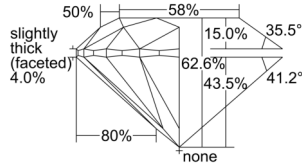

GIA®

FACSIMILE

GIA REPORT

7506159361

Verify this report at GIA.edu

GIA NATURAL DIAMOND DOSSIER®

August 12, 2024
GIA Report Number 7506159361
Shape and Cutting Style ..... Round Brilliant
Measurements ..... 6.12 - 6.15 x 3.84 mm

GRADING RESULTS

Carat Weight ..... 0.90 carat
Color Grade ..... H
Clarity Grade S11
Cut Grade ..... Excellent

ADDITIONAL GRADING INFORMATION

Polish ..... Excellent
Symmetry ..... Excellent
Fluorescence ..... None
Clarity Characteristics ..... Crystal, Cloud
Inscription(s): GIA 7506159361

PROPORTIONS

Profile to actual proportions

GRADING SCALES

GIA COLOR SCALE	GIA CLARITY SCALE	GIA CUT SCALE	
D	FLAWLESS	EXCELLENT	
E	INTERNALLY FLAWLESS		
F		VVS₁	VERY GOOD
G	VVS₂		
H	VS₁	GOOD	
I	VS₂		
J	S1₁	FAIR	
K	S1₂		
L	I₁	POOR	
M	I₂		
N	I₃		
O			
P			
Q			
R			
S			
T			
U			
V			
W			
X			
Y			
Z