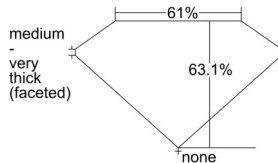

GIA®

FACSIMILE

GIA REPORT

7506159457

Verify this report at GIA.edu

GIA NATURAL DIAMOND DOSSIER®

August 09, 2024
GIA Report Number 7506159457
Shape and Cutting Style ..... Pear Brilliant
Measurements ..... 6.65 x 3.88 x 2.45 mm

GRADING RESULTS

Carat Weight ..... 0.38 carat
Color Grade ..... G
Clarity Grade SI1

ADDITIONAL GRADING INFORMATION

Polish ..... Excellent
Symmetry ..... Very Good
Fluorescence ..... Faint
Clarity Characteristics ..... Cloud
Inscription(s): GIA 7506159457

PROPORTIONS

Profile not to actual proportions

GRADING SCALES

GIA COLOR SCALE		GIA CLARITY SCALE			
COLORLESS	D	VERY VERY SLIGHTLY INCLUDED	FLAWLESS		
	E		INTERNALLY FLAWLESS		
	F	VERY SLIGHTLY INCLUDED	VVS₁		
	G		VVS₂		
	H		VS₁		
	NEAR COLORLESS	I	SLIGHTLY INCLUDED	VS₂	
		J		SI₁	
		FAINT	K	INCLUDED	SI₂
			L		I₁
			M		I₂
VERT LIGHT	N		INCLUDED	I₃	
	O				
	P				
	LIGHT	Q			
		R			
S					
T					
U					
	V				
	W				
	X				
	Y				
	Z