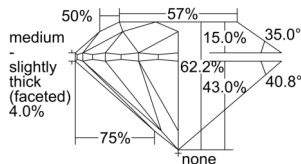

GIA®

FACSIMILE

GIA NATURAL DIAMOND DOSSIER®

August 09, 2024
GIA Report Number 7506163207
Shape and Cutting Style ..... Round Brilliant
Measurements ..... 5.48 - 5.51 x 3.42 mm

GRADING RESULTS

Carat Weight ..... 0.64 carat
Color Grade ..... G
Clarity Grade VS1
Cut Grade ..... Excellent

ADDITIONAL GRADING INFORMATION

Polish ..... Excellent
Symmetry ..... Excellent
Fluorescence ..... None
Clarity Characteristics..... Crystal, Pinpoint
Inscription(s): GIA 7506163207

GIA REPORT 7506163207

Verify this report at GIA.edu

PROPORTIONS

Profile to actual proportions

GRADING SCALES

GIA COLOR SCALE	GIA CLARITY SCALE	GIA CUT SCALE
COLOURLESS D	FLAWLESS	EXCELLENT
E	INTERNALLY FLAWLESS	
F	VVS₁	VERY GOOD
G		
H	VVS₂	GOOD
I	VS₁	
J	VS₂	FAIR
K	SI₁	
L	SI₂	POOR
M	I₁	
N	I₂	
O	I₃	
P		
Q		
R		
S		
T		
U		
V		
W		
X		
Y		
Z