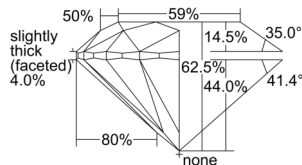

GIA®

FACSIMILE

GIA NATURAL DIAMOND DOSSIER®

August 09, 2024
GIA Report Number 7506165750
Shape and Cutting Style ..... Round Brilliant
Measurements ..... 5.24 - 5.27 x 3.29 mm

GRADING RESULTS

Carat Weight ..... 0.56 carat
Color Grade ..... D
Clarity Grade VVS1
Cut Grade ..... Excellent

ADDITIONAL GRADING INFORMATION

Polish ..... Excellent
Symmetry ..... Excellent
Fluorescence ..... Medium Blue
Clarity Characteristics ..... Pinpoint
Inscription(s): GIA 7506165750

GIA REPORT 7506165750

Verify this report at GIA.edu

PROPORTIONS

Profile to actual proportions