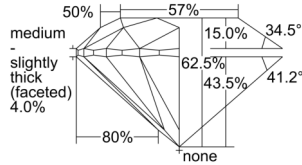

GIA®

FACSIMILE

GIA REPORT

7506172536

Verify this report at GIA.edu

GIA NATURAL DIAMOND DOSSIER®

August 13, 2024
GIA Report Number 7506172536
Shape and Cutting Style ..... Round Brilliant
Measurements ..... 4.33 - 4.36 x 2.72 mm

GRADING RESULTS

Carat Weight ..... 0.31 carat
Color Grade ..... D
Clarity Grade VS1
Cut Grade ..... Excellent

ADDITIONAL GRADING INFORMATION

Polish ..... Excellent
Symmetry ..... Excellent
Fluorescence ..... None
Clarity Characteristics..... Crystal, Cloud, Feather, Pinpoint
Inspection(s): GIA 7506172536

PROPORTIONS

Profile to actual proportions

GRADING SCALES

GIA COLOR SCALE	GIA CLARITY SCALE	GIA CUT SCALE	
D	FLAWLESS	EXCELLENT	
E	INTERNALLY FLAWLESS		
F		VVS₁	VERY GOOD
G	VVS₂		
H	VS₁	GOOD	
I	VS₂		
J	SI₁	FAIR	
K	SI₂		
L	I₁	POOR	
M	I₂		
N	I₃		
O			
P			
Q			
R			
S			
T			
U			
V			
W			
X			
Y			
Z