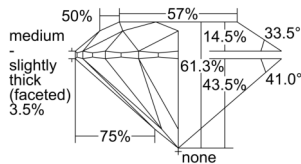

GIA®

FACSIMILE

GIA REPORT

7506172947

Verify this report at GIA.edu

GIA NATURAL DIAMOND DOSSIER®

August 13, 2024
GIA Report Number 7506172947
Shape and Cutting Style ..... Round Brilliant
Measurements ..... 4.87 - 4.90 x 3.00 mm

GRADING RESULTS

Carat Weight ..... 0.44 carat
Color Grade ..... D
Clarity Grade S11
Cut Grade ..... Excellent

ADDITIONAL GRADING INFORMATION

Polish ..... Excellent
Symmetry ..... Excellent
Fluorescence ..... None
Clarity Characteristics..... Cloud, Crystal, Feather
Inscription(s): GIA 7506172947

PROPORTIONS

Profile to actual proportions

GRADING SCALES

GIA COLOR SCALE

COLORED	D
	E
	F
	G
	H
	I
	J
NEAR COLORLESS	K
	L
	M
	N
	O
	P
	Q
	R
	S
	T
	U
	V
	W
	X
	Y
	Z

GIA CLARITY SCALE

FLAWLESS	VERY VERY SLIGHTLY INCLUDED	VVS₁	VVS₂	VS₁	VS₂	SI₁	SI₂	I₁	I₂	I₃	
											FLAWLESS
INTERNALLY FLAWLESS											

GIA CUT SCALE

EXCELLENT
VERY GOOD
GOOD
FAIR
POOR