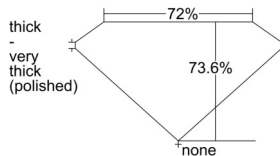

GIA®

FACSIMILE

GIA REPORT

7506173785

Verify this report at GIA.edu

GIA NATURAL DIAMOND DOSSIER®

August 16, 2024
GIA Report Number 7506173785
Shape and Cutting Style ..... Square Modified Brilliant
Measurements ..... 5.37 x 5.25 x 3.86 mm

GRADING RESULTS

Carat Weight ..... 0.91 carat
Color Grade ..... E
Clarity Grade SI1

ADDITIONAL GRADING INFORMATION

Polish ..... Very Good
Symmetry ..... Excellent
Fluorescence ..... None
Clarity Characteristics ..... Cloud, Crystal, Feather
Inscription(s): GIA 7506173785

PROPORTIONS

Profile not to actual proportions

GRADING SCALES

GIA COLOR SCALE		GIA CLARITY SCALE			
COLORLESS	D	VERY VERY SLIGHTLY INCLUDED	FLAWLESS		
	E		INTERNALLY FLAWLESS		
	F	VERY SLIGHTLY INCLUDED	VVS₁		
	G		VVS₂		
	H		VS₁		
	NEAR COLORLESS	I	SLIGHTLY INCLUDED	VS₂	
		J		SI₁	
		FAINT	K	INCLUDED	SI₂
			L		I₁
			M		I₂
VERT LIGHT	N	LIGHT	I₃		
	O				
	P				
	Q				
	R