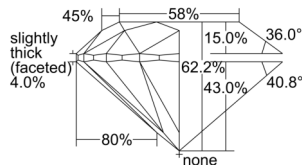

GIA®

FACSIMILE

GIA REPORT 7506174575

Verify this report at GIA.edu

GIA NATURAL DIAMOND DOSSIER®

August 12, 2024
GIA Report Number 7506174575
Shape and Cutting Style ..... Round Brilliant
Measurements ..... 4.44 - 4.48 x 2.77 mm

GRADING RESULTS

Carat Weight ..... 0.34 carat
Color Grade ..... D
Clarity Grade VVS2
Cut Grade ..... Excellent

ADDITIONAL GRADING INFORMATION

Polish ..... Excellent
Symmetry ..... Excellent
Fluorescence ..... Faint
Clarity Characteristics ..... Pinpoint, Needle
Inscription(s): GIA 7506174575

PROPORTIONS

Profile to actual proportions

GRADING SCALES

GIA COLOR SCALE

COLOREDNESS	D
	E
	F
	G
	H
	I
	J
NEAR COLORLESS	K
	L
	M
	N
	O
	P
	Q
	R
	S
	T
	U
	V
	W
	X
	Y
	Z

GIA CLARITY SCALE

FLAWLESS	VERY VERY SLIGHTLY INCLUDED	VVS₁	
			VVS₂
INTERNALLY FLAWLESS	VERY SLIGHTLY INCLUDED	VS₁	
		VS₂	
SLIGHTLY INCLUDED	SLIGHTLY INCLUDED	SI₁	
		SI₂	
INCLUDED	INCLUDED	I₁	
		I₂	
		I₃	

GIA CUT SCALE

EXCELLENT
VERY GOOD
GOOD
FAIR
POOR