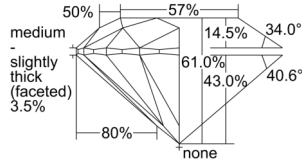

GIA®

FACSIMILE

GIA REPORT

7506175306

Verify this report at GIA.edu

GIA NATURAL DIAMOND DOSSIER®

August 13, 2024
GIA Report Number 7506175306
Shape and Cutting Style ..... Round Brilliant
Measurements ..... 5.73 - 5.76 x 3.50 mm

GRADING RESULTS

Carat Weight ..... 0.71 carat
Color Grade ..... G
Clarity Grade VS1
Cut Grade ..... Excellent

ADDITIONAL GRADING INFORMATION

Polish ..... Excellent
Symmetry ..... Excellent
Fluorescence ..... None
Clarity Characteristics..... Feather, Needle, Pinpoint
Inscription(s): GIA 7506175306

PROPORTIONS

Profile to actual proportions

GRADING SCALES

GIA COLOR SCALE

COLORLESS	D
	E
	F
	G
	H
	I
	J
NEAR COLORLESS	K
	L
FAIN	M
	N
	O
	P
VERY LIGHT	Q
	R
	S
	T
	U
	V
	W
	X
	Y
LIGHT	Z

GIA CLARITY SCALE

FLAWLESS	VERY VERY SLIGHTLY INCLUDED	VS₁	VS₂	VS₁	VS₂	SI₁	SI₂	I₁	I₂	I₃		
											FLAWLESS	INTERNALLY FLAWLESS

GIA CUT SCALE

EXCELLENT
VERY GOOD
GOOD
FAIR
POOR