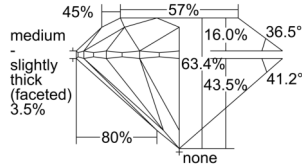

GIA®

FACSIMILE

GIA REPORT

7506176201

Verify this report at GIA.edu

GIA NATURAL DIAMOND DOSSIER®

August 12, 2024
GIA Report Number 7506176201
Shape and Cutting Style ..... Round Brilliant
Measurements ..... 5.33 - 5.37 x 3.39 mm

GRADING RESULTS

Carat Weight ..... 0.60 carat
Color Grade ..... J
Clarity Grade VS1
Cut Grade ..... Excellent

ADDITIONAL GRADING INFORMATION

Polish ..... Excellent
Symmetry ..... Excellent
Fluorescence ..... None
Clarity Characteristics ..... Crystal
Inscription(s): GIA 7506176201

PROPORTIONS

Profile to actual proportions

GRADING SCALES

GIA COLOR SCALE

COLOURESS	D
	E
	F
	G
	H
	I
	J
NEAR COLOURESS	K
	L
FAIN	M
	N
	O
	P
VERY LIGHT	Q
	R
	S
	T
	U
	V
LIGHT	W
	X
	Y
	Z

GIA CLARITY SCALE

VERY VERY SLIGHTLY INCLUDED	FLAWLESS
	INTERNALLY FLAWLESS
VERY SLIGHTLY INCLUDED	VVS₁
	VVS₂
SLIGHTLY INCLUDED	VS₁
	VS₂
INCLUDED	SI₁
	SI₂
	I₁
	I₂
	I₃

GIA CUT SCALE

EXCELLENT
VERY GOOD
GOOD
FAIR
POOR