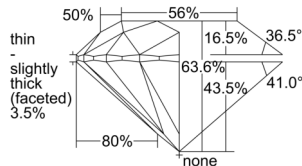

GIA®

FACSIMILE

GIA REPORT

7506176756

Verify this report at [GIA.edu](https://reportcheck.gia.edu)

GIA NATURAL DIAMOND DOSSIER®

September 02, 2024
GIA Report Number **7506176756**
Shape and Cutting Style ..... **Round Brilliant**
Measurements ..... **5.59 - 5.63 x 3.57 mm**

GRADING RESULTS

Carat Weight ..... **0.70 carat**
Color Grade ..... **E**
Clarity Grade **VVS1**
Cut Grade ..... **Excellent**

ADDITIONAL GRADING INFORMATION

Polish ..... **Excellent**
Symmetry ..... **Excellent**
Fluorescence ..... **None**
Clarity Characteristics ..... **Feather**
Inscription(s): **GIA 7506176756**

PROPORTIONS

Profile to actual proportions