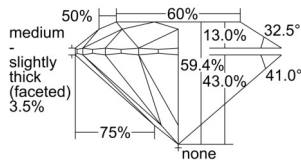

GIA®

FACSIMILE

GIA REPORT 7506178410

Verify this report at GIA.edu

GIA NATURAL DIAMOND DOSSIER®

August 13, 2024
GIA Report Number 7506178410
Shape and Cutting Style ..... Round Brilliant
Measurements ..... 3.76 - 3.78 x 2.24 mm

GRADING RESULTS

Carat Weight ..... 0.19 carat
Color Grade ..... E
Clarity Grade VS2
Cut Grade ..... Excellent

ADDITIONAL GRADING INFORMATION

Polish ..... Excellent
Symmetry ..... Excellent
Fluorescence ..... None
Clarity Characteristics..... Cloud, Crystal, Feather
Inscription(s): GIA 7506178410

PROPORTIONS

Profile to actual proportions

GRADING SCALES

GIA COLOR SCALE	GIA CLARITY SCALE	GIA CUT SCALE	
D	FLAWLESS	EXCELLENT	
E	INTERNALLY FLAWLESS		
F		VVS₁	VERY GOOD
G	VVS₂		
H	VS₁	GOOD	
I	VS₂		
J	SI₁	FAIR	
K	SI₂		
L	I₁	POOR	
M	I₂		
N	I₃		
O			
P			
Q			
R			
S			
T			
U			
V			
W			
X			
Y			
Z