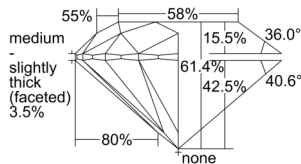

GIA®

FACSIMILE

GIA REPORT 7506185532

Verify this report at GIA.edu

GIA NATURAL DIAMOND DOSSIER®

August 14, 2024
GIA Report Number 7506185532
Shape and Cutting Style ..... Round Brilliant
Measurements ..... 5.07 - 5.10 x 3.12 mm

GRADING RESULTS

Carat Weight ..... 0.50 carat
Color Grade ..... F
Clarity Grade S11
Cut Grade ..... Excellent

ADDITIONAL GRADING INFORMATION

Polish ..... Excellent
Symmetry ..... Excellent
Fluorescence ..... None
Clarity Characteristics ..... Feather, Cloud
Inscription(s): GIA 7506185532

PROPORTIONS

Profile to actual proportions

GRADING SCALES

GIA COLOR SCALE

COLORESS	D
	E
	F
	G
	H
	I
	J
NEAR COLORESS	K
	L
Faint	M
	N
	O
	P
Very Light	R
	S
	T
	U
	V
	W
	X
	Y
Light	Z

GIA CLARITY SCALE

VERY VERY SLIGHTLY INCLUDED	FLAWLESS
	INTERNALLY FLAWLESS
VERY SLIGHTLY INCLUDED	VVS₁
	VVS₂
SLIGHTLY INCLUDED	VS₁
	VS₂
INCLUDED	SI₁
	SI₂
	I₁
	I₂
	I₃

GIA CUT SCALE

EXCELLENT
VERY GOOD
GOOD
FAIR
POOR