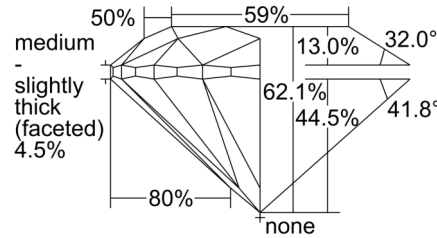

GIA NATURAL DIAMOND GRADING REPORT

August 13, 2024
 GIA Report Number 7506192538
 Shape and Cutting Style Round Brilliant
 Measurements 6.35 - 6.40 x 3.96 mm

GRADING RESULTS

Carat Weight 1.00 carat
 Color Grade L
 Clarity Grade VS2
 Cut Grade Excellent

ADDITIONAL GRADING INFORMATION

Polish Excellent
 Symmetry Excellent
 Fluorescence None
 Inscription(s): GIA 7506192538

PROPORTIONS

Profile to actual proportions

CLARITY CHARACTERISTICS

KEY TO SYMBOLS*

- Feather
- Crystal
- Pinpoint
- Natural

* Red symbols denote internal characteristics (inclusions). Green or black symbols denote external characteristics (blemishes). Diagram is an approximate representation of the diamond, and symbols shown indicate type, position, and approximate size of clarity characteristics. All clarity characteristics may not be shown. Details of finish are not shown.