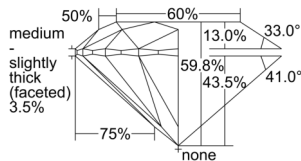

GIA®

FACSIMILE

GIA NATURAL DIAMOND DOSSIER®

August 14, 2024
GIA Report Number 7506197939
Shape and Cutting Style ..... Round Brilliant
Measurements ..... 5.25 - 5.27 x 3.14 mm

GRADING RESULTS

Carat Weight ..... 0.53 carat
Color Grade ..... D
Clarity Grade VVS1
Cut Grade ..... Excellent

ADDITIONAL GRADING INFORMATION

Polish ..... Excellent
Symmetry ..... Excellent
Fluorescence ..... Medium Blue
Clarity Characteristics ..... Pinpoint
Inscription(s): GIA 7506197939

GIA REPORT 7506197939

Verify this report at GIA.edu

PROPORTIONS

Profile to actual proportions

GRADING SCALES

GIA COLOR SCALE	GIA CLARITY SCALE	GIA CUT SCALE
D	FLAWLESS	EXCELLENT
E	FLAWLESS	
F	INTERNALLY FLAWLESS	VERY GOOD
G	FLAWLESS	
H	VVS₁	GOOD
I	VVS₂	
J	VS₁	FAIR
K	VS₂	
L	SI₁	POOR
M	SI₂	
N	I₁	
O	I₂	
P	I₃	
Q		
R		
S		
T		
U		
V		
W		
X		
Y		
Z