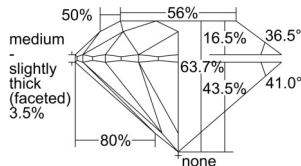

GIA®

FACSIMILE

GIA REPORT 7506205076

Verify this report at GIA.edu

GIA NATURAL DIAMOND DOSSIER®

August 19, 2024
GIA Report Number 7506205076
Shape and Cutting Style ..... Round Brilliant
Measurements ..... 6.08 - 6.10 x 3.88 mm

GRADING RESULTS

Carat Weight ..... 0.90 carat
Color Grade ..... J
Clarity Grade VS1
Cut Grade ..... Excellent

ADDITIONAL GRADING INFORMATION

Polish ..... Excellent
Symmetry ..... Very Good
Fluorescence ..... None
Clarity Characteristics... Crystal, Cavity, Needle, Indented Natural
Inscription(s): GIA 7506205076

PROPORTIONS

Profile to actual proportions

GRADING SCALES

GIA COLOR SCALE	GIA CLARITY SCALE	GIA CUT SCALE	
D	FLAWLESS	EXCELLENT	
E	INTERNALLY FLAWLESS		
F		VVS₁	VERY GOOD
G	VVS₂		
H	VS₁	GOOD	
I	VS₂		
J	SI₁	FAIR	
K	SI₂		
L	I₁	POOR	
M	I₂		
N	I₃		
O			
P			
Q			
R			
S			
T			
U			
V			
W			
X			
Y			
Z