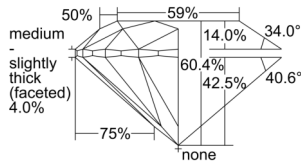

GIA®

FACSIMILE

GIA NATURAL DIAMOND DOSSIER®

August 19, 2024
GIA Report Number 7506207723
Shape and Cutting Style ..... Round Brilliant
Measurements ..... 5.70 - 5.74 x 3.45 mm

GRADING RESULTS

Carat Weight ..... 0.70 carat
Color Grade ..... G
Clarity Grade S11
Cut Grade ..... Excellent

ADDITIONAL GRADING INFORMATION

Polish ..... Excellent
Symmetry ..... Excellent
Fluorescence ..... None
Clarity Characteristics ..... Feather, Cloud
Inscription(s): GIA 7506207723

GIA REPORT 7506207723

Verify this report at GIA.edu

PROPORTIONS

Profile to actual proportions

GRADING SCALES

GIA COLOR SCALE	GIA CLARITY SCALE	GIA CUT SCALE	
D	FLAWLESS	EXCELLENT	
E	INTERNALLY FLAWLESS		
F		VVS₁	VERY GOOD
G	VVS₂		
H	VS₁	GOOD	
I	VS₂		
J	S1₁	FAIR	
K	S1₂		
L	I₁	POOR	
M	I₂		
N	I₃		
O			
P			
Q			
R			
S			
T			
U			
V			
W			
X			
Y			
Z