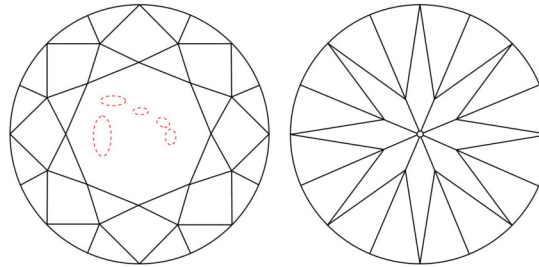

GIA NATURAL DIAMOND GRADING REPORT

 August 16, 2024
 GIA Report Number **7506207983**
 Shape and Cutting Style **Round Brilliant**
 Measurements **6.40 - 6.45 x 3.91 mm**
GRADING RESULTS

 Carat Weight **1.01 carat**
 Color Grade **F**
 Clarity Grade **VVS2**
 Cut Grade **Excellent**
ADDITIONAL GRADING INFORMATION

 Polish **Excellent**
 Symmetry **Excellent**
 Fluorescence **None**
 Inscription(s): **GIA 7506207983**
Comments: Additional clouds are not shown.

PROPORTIONS

Profile to actual proportions

CLARITY CHARACTERISTICS

**GIA
CLARITY
SCALE**

| | |
|-----------------------------|---------------------|
| VERY VERY SLIGHTLY INCLUDED | FLAWLESS |
| | INTERNALLY FLAWLESS |
| | VVS ₁ |
| | VVS ₂ |
| VERY SLIGHTLY INCLUDED | VS ₁ |
| | VS ₂ |
| SLIGHTLY INCLUDED | SI ₁ |
| | SI ₂ |
| | I ₁ |
| INCLUDED | I ₂ |
| | I ₃ |

* Red symbols denote internal characteristics (inclusions). Green or black symbols denote external characteristics (blemishes). Diagram is an approximate representation of the diamond, and symbols shown indicate type, position, and approximate size of clarity characteristics. All clarity characteristics may not be shown. Details of finish are not shown.