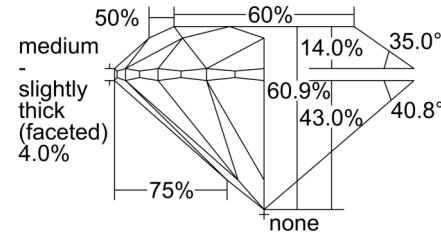

GIA NATURAL DIAMOND GRADING REPORT

 August 16, 2024
 GIA Report Number **7506207983**
 Shape and Cutting Style **Round Brilliant**
 Measurements **6.40 - 6.45 x 3.91 mm**
GRADING RESULTS

 Carat Weight **1.01 carat**
 Color Grade **F**
 Clarity Grade **VVS2**
 Cut Grade **Excellent**
ADDITIONAL GRADING INFORMATION

 Polish **Excellent**
 Symmetry **Excellent**
 Fluorescence **None**
 Inscription(s): **GIA 7506207983**
Comments: Additional clouds are not shown.

PROPORTIONS

Profile to actual proportions

CLARITY CHARACTERISTICS

* Red symbols denote internal characteristics (inclusions). Green or black symbols denote external characteristics (blemishes). Diagram is an approximate representation of the diamond, and symbols shown indicate type, position, and approximate size of clarity characteristics. All clarity characteristics may not be shown. Details of finish are not shown.