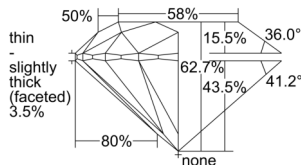

GIA®

FACSIMILE

GIA REPORT 7506211300

Verify this report at GIA.edu

GIA NATURAL DIAMOND DOSSIER®

August 22, 2024
GIA Report Number 7506211300
Shape and Cutting Style ..... Round Brilliant
Measurements ..... 5.33 - 5.38 x 3.36 mm

GRADING RESULTS

Carat Weight ..... 0.60 carat
Color Grade ..... G
Clarity Grade VS1
Cut Grade ..... Excellent

ADDITIONAL GRADING INFORMATION

Polish ..... Very Good
Symmetry ..... Very Good
Fluorescence ..... None
Clarity Characteristics..... Indented Natural, Cloud
Inscription(s): GIA 7506211300

PROPORTIONS

Profile to actual proportions