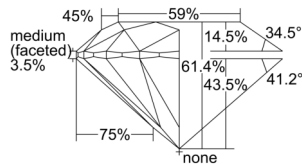

GIA®

FACSIMILE

GIA REPORT

7506214524

Verify this report at GIA.edu

GIA NATURAL DIAMOND DOSSIER®

August 19, 2024
GIA Report Number 7506214524
Shape and Cutting Style ..... Round Brilliant
Measurements ..... 4.58 - 4.59 x 2.81 mm

GRADING RESULTS

Carat Weight ..... 0.36 carat
Color Grade ..... E
Clarity Grade S11
Cut Grade ..... Excellent

ADDITIONAL GRADING INFORMATION

Polish ..... Excellent
Symmetry ..... Excellent
Fluorescence ..... Faint
Clarity Characteristics ..... Crystal, Feather
Inscription(s): GIA 7506214524

PROPORTIONS

Profile to actual proportions

GRADING SCALES

GIA COLOR SCALE	GIA CLARITY SCALE	GIA CUT SCALE	
D	FLAWLESS	EXCELLENT	
E	INTERNALLY FLAWLESS		
F		VVS₁	VERY GOOD
G	VVS₂		
H	VS₁	GOOD	
I	VS₂		
J	S1₁	FAIR	
K	S1₂		
L	I₁	POOR	
M	I₂		
N	I₃		
O			
P			
Q			
R			
S			
T			
U			
V			
W			
X			
Y			
Z