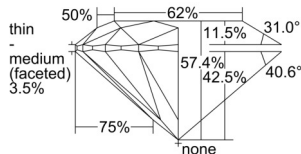

GIA®

FACSIMILE

GIA NATURAL DIAMOND DOSSIER®

August 16, 2024
GIA Report Number 7506215321
Shape and Cutting Style ..... Round Brilliant
Measurements ..... 4.41 - 4.43 x 2.54 mm

GRADING RESULTS

Carat Weight ..... 0.30 carat
Color Grade I
Clarity Grade VS1
Cut Grade ..... Very Good

ADDITIONAL GRADING INFORMATION

Polish ..... Excellent
Symmetry ..... Excellent
Fluorescence ..... None
Clarity Characteristics..... Cloud, Needle, Pinpoint
Inscription(s): GIA 7506215321

GIA REPORT 7506215321

Verify this report at GIA.edu

PROPORTIONS

Profile to actual proportions