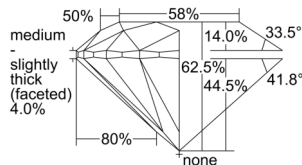

GIA®

FACSIMILE

GIA REPORT

7506216455

Verify this report at GIA.edu

GIA NATURAL DIAMOND DOSSIER®

August 20, 2024
GIA Report Number 7506216455
Shape and Cutting Style ..... Round Brilliant
Measurements ..... 4.71 - 4.74 x 2.95 mm

GRADING RESULTS

Carat Weight ..... 0.40 carat
Color Grade ..... G
Clarity Grade VS1
Cut Grade ..... Excellent

ADDITIONAL GRADING INFORMATION

Polish ..... Excellent
Symmetry ..... Excellent
Fluorescence ..... None
Clarity Characteristics ..... Cloud, Crystal, Pinpoint
Inscription(s): GIA 7506216455

PROPORTIONS

Profile to actual proportions

GRADING SCALES

GIA COLOR SCALE

COLORLESS	D
	E
	F
	G
	H
	I
	J
NEAR COLORLESS	K
	L
Faint	M
	N
	O
	P
Very Light	Q
	R
	S
	T
	U
	V
	W
	X
	Y
Light	Z

GIA CLARITY SCALE

FLAWLESS	VERY VERY SLIGHTLY INCLUDED	VS₁	VS₂	VS₁	VS₂	SL₁	SL₂	I₁	I₂	I₃	
											FLAWLESS
INTERNALLY FLAWLESS	VERY SLIGHTLY INCLUDED										

GIA CUT SCALE

EXCELLENT
VERY GOOD
GOOD
FAIR
POOR