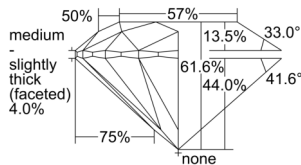

GIA®

FACSIMILE

GIA REPORT 7506218845

Verify this report at GIA.edu

GIA NATURAL DIAMOND DOSSIER®

August 19, 2024
GIA Report Number 7506218845
Shape and Cutting Style ..... Round Brilliant
Measurements ..... 4.37 - 4.38 x 2.70 mm

GRADING RESULTS

Carat Weight ..... 0.31 carat
Color Grade ..... D
Clarity Grade VVS2
Cut Grade ..... Excellent

ADDITIONAL GRADING INFORMATION

Polish ..... Excellent
Symmetry ..... Excellent
Fluorescence ..... None
Clarity Characteristics..... Pinpoint, Needle, Cloud
Inscription(s): GIA 7506218845

PROPORTIONS

Profile to actual proportions

GRADING SCALES

GIA COLOR SCALE

COLOURESS	D
	E
	F
	G
	H
	I
	J
NEAR COLOURESS	K
	L
FADING	M
	N
	O
	P
	Q
VERY LIGHT	R
	S
	T
	U
	V
	W
	X
	Y
LIGHT	Z

GIA CLARITY SCALE

FLAWLESS	VERY VERY SLIGHTLY INCLUDED	VS₁	VS₂	VS₁	VS₂	SI₁	SI₂	I₁	I₂	I₃	
											FLAWLESS
INTERNALLY FLAWLESS	VERY SLIGHTLY INCLUDED										

GIA CUT SCALE

EXCELLENT
VERY GOOD
GOOD
FAIR
POOR