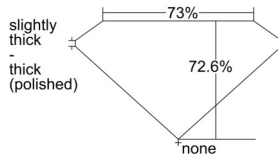

GIA®

FACSIMILE

GIA REPORT 7506219146

Verify this report at GIA.edu

GIA NATURAL DIAMOND DOSSIER®

August 20, 2024
GIA Report Number 7506219146
Shape and Cutting Style ..... Square Modified Brilliant
Measurements ..... 4.24 x 4.23 x 3.07 mm

GRADING RESULTS

Carat Weight ..... 0.47 carat
Color Grade ..... E
Clarity Grade VS2

ADDITIONAL GRADING INFORMATION

Polish ..... Excellent
Symmetry ..... Very Good
Fluorescence ..... None
Clarity Characteristics..... Crystal, Cloud, Feather
Inscription(s): GIA 7506219146

PROPORTIONS

Profile not to actual proportions

GRADING SCALES

GIA COLOR SCALE		GIA CLARITY SCALE			
COLORLESS	D	VERY VERY SLIGHTLY INCLUDED	FLAWLESS		
	E		INTERNALLY FLAWLESS		
	F	VERY SLIGHTLY INCLUDED	VVS₁		
	G		VVS₂		
	H		VS₁		
	NEAR COLORLESS	I	SLIGHTLY INCLUDED	VS₂	
		J		SI₁	
		FAINT	K	INCLUDED	SI₂
			L		I₁
			M		I₂
VERT LIGHT	N	LIGHT	I₃		
	O				
	P				
	Q				
	R