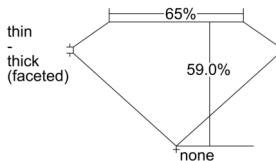

GIA®

FACSIMILE

GIA REPORT 7506222187

Verify this report at GIA.edu

GIA NATURAL DIAMOND DOSSIER®

August 20, 2024
GIA Report Number 7506222187
Shape and Cutting Style ..... Heart Brilliant
Measurements ..... 5.83 x 6.72 x 3.96 mm

GRADING RESULTS

Carat Weight ..... 0.91 carat
Color Grade ..... D
Clarity Grade ..... Internally Flawless

ADDITIONAL GRADING INFORMATION

Polish ..... Excellent
Symmetry ..... Excellent
Fluorescence ..... Faint
Clarity Characteristics.....Natural, Minor Details of Polish
Inscription(s): GIA 7506222187

PROPORTIONS

Profile not to actual proportions

GRADING SCALES

GIA COLOR SCALE		GIA CLARITY SCALE			
COLORLESS	D	VERY VERY SLIGHTLY INCLUDED	FLAWLESS		
	E		INTERNALLY FLAWLESS		
	F		VVS₁		
	NEAR COLORLESS	G	VERY SLIGHTLY INCLUDED	VVS₂	
		H		VS₁	
		FAINT	I	SLIGHTLY INCLUDED	VS₂
			J		SI₁
			K		SI₂
	LIGHT	L	INCLUDED	I₁	
		M		I₂	
N		I₃			
O					
P					
Q					
R