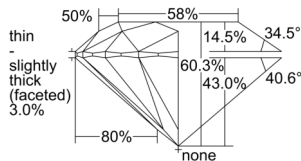

GIA®

FACSIMILE

GIA REPORT 7506228388

Verify this report at GIA.edu

GIA NATURAL DIAMOND DOSSIER®

September 03, 2024
GIA Report Number 7506228388
Shape and Cutting Style ..... Round Brilliant
Measurements ..... 5.74 - 5.77 x 3.47 mm

GRADING RESULTS

Carat Weight ..... 0.70 carat
Color Grade ..... G
Clarity Grade VS1
Cut Grade ..... Excellent

ADDITIONAL GRADING INFORMATION

Polish ..... Excellent
Symmetry ..... Excellent
Fluorescence ..... Faint
Clarity Characteristics..... Crystal, Cloud, Needle, Pinpoint
Inspection(s): GIA 7506228388

PROPORTIONS

Profile to actual proportions

GRADING SCALES

GIA COLOR SCALE	GIA CLARITY SCALE	GIA CUT SCALE	
D	FLAWLESS	EXCELLENT	
E	INTERNALLY FLAWLESS		
F		VVS₁	VERY GOOD
G	VVS₂		
H	VS₁	GOOD	
I	VS₂		
J	SI₁	FAIR	
K	SI₂		
L	I₁	POOR	
M			
N	I₂		
O	I₃		
P			
Q			
R			
S			
T			
U			
V			
W			
X			
Y			
Z