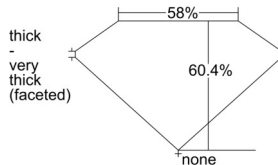

GIA®

FACSIMILE

GIA REPORT 7506229901

Verify this report at gia.edu

GIA NATURAL DIAMOND DOSSIER®

August 21, 2024
GIA Report Number 7506229901
Shape and Cutting Style ..... Pear Brilliant
Measurements ..... 6.85 x 4.38 x 2.65 mm

GRADING RESULTS

Carat Weight ..... 0.50 carat
Color Grade ..... F
Clarity Grade VS1

ADDITIONAL GRADING INFORMATION

Polish ..... Excellent
Symmetry ..... Very Good
Fluorescence ..... Faint
Clarity Characteristics..... Crystal, Needle, Cloud
Inscription(s): GIA 7506229901

PROPORTIONS

Profile not to actual proportions

GRADING SCALES

GIA COLOR SCALE		GIA CLARITY SCALE	
COLORLESS	D	VERY VERY SLIGHTLY INCLUDED	FLAWLESS
	E		INTERNALLY FLAWLESS
	F		VVS₁
	G		VVS₂
	H		VS₁
	I		VS₂
	J		SI₁
	K		SI₂
	L		I₁
	M		I₂
NEAR COLORLESS	N	SLIGHTLY INCLUDED	I₃
	O		
	P		
	Q		
FAINT	R		
	S		
	T		
	U		
VERT LIGHT	V		
	W		
	X		
	Y		
LIGHT	Z